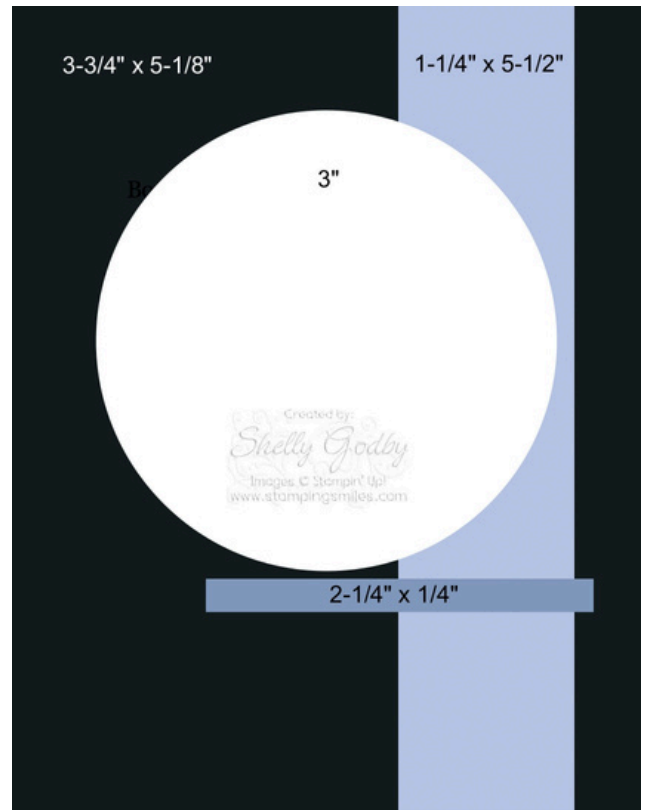

Stampin' Up! Citrus Blooms

Card Measurements and Sketch

- 8-1/2" x 5-1/2" Night of Navy Cardstock
- 3-1/2" x 3-1/2" Basic White Cardstock
- 3-1/2" x 4-3/4" Mediterranean Blooms 12" x 12" Designer Series Paper
- 1-1/4" x 5-1/2" Mediterranean Blooms 12" x 12" Designer Series Paper
- oranges die-cut from Mediterranean Blooms 12" x 12" Designer Series Paper
- 2-3/4" x 4-1/4" Garden Green Cardstock
- 2" x 3-1/2" Garden Green Cardstock
- 2-1/4" x 1/4" Lemon Lolly Cardstock
- 4" x 5-1/4" Basic White Cardstock (inside)