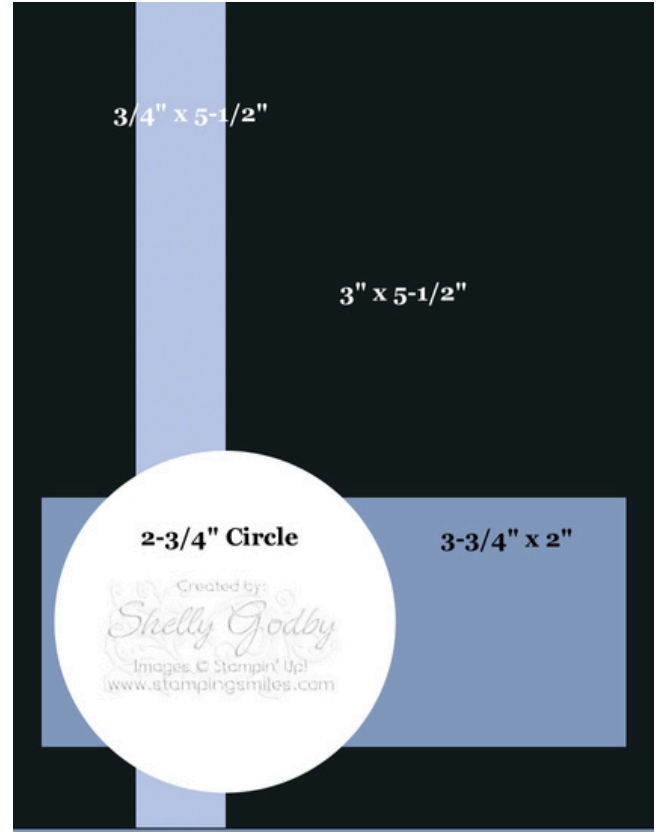

Stampin' Up! Quiet Reflection Card Measurements and Sketch

- 8-1/2" x 5-1/2" Smoky Slate Cardstock
- 3" x 5-1/2" Winter Meadow 12" x 12" Designer Series Paper
- 3-3/4" x 2" Winter Meadow 12" x 12" Designer Series Paper
- 3/4" x 5-1/2" Pretty Peacock Cardstock
- 3-1/4" x 3-1/4" Basic White Cardstock
- 4" x 5-1/4" Basic White Cardstock (inside)