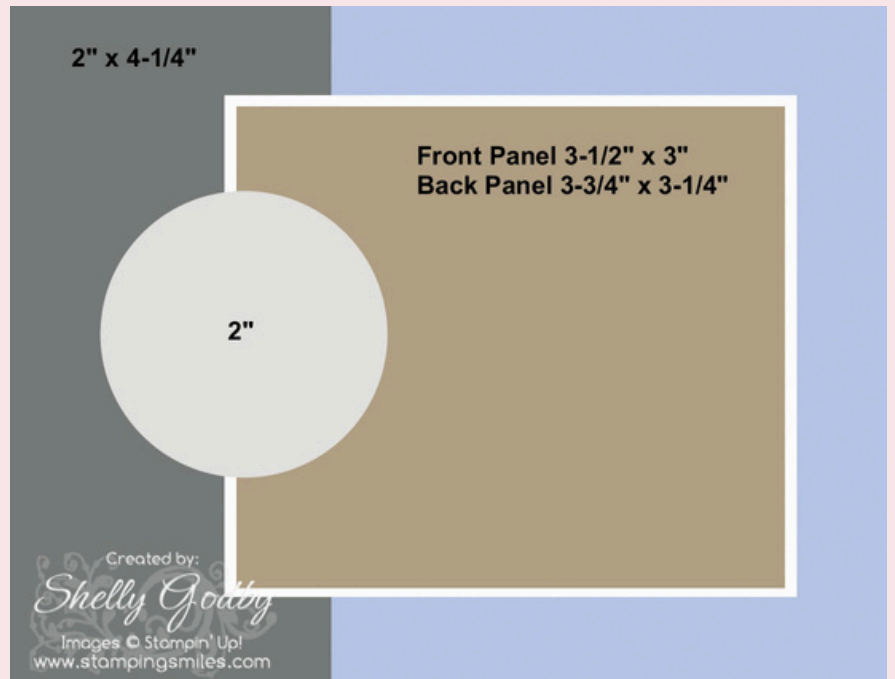

STAMPING SMILES

Card Measurements & Sketch

Featuring the Charming Day Dies

Shelly Godby 702-513-9997
www.stampingsmiles.com

- Card Base: 5-1/2" x 8-1/2" Gorgeous Grape Cardstock
- Patterned Paper Layer: 3-1/2" x 3" Country Lace 12" x 12" Designer Series Paper
- Cream Layer: 3-3/4" x 3-1/4" Basic Beige Cardstock
- Flower Layer: 1-3/4" x 1-1/2" Gorgeous Grape Two-Tone 12" x 12" Cardstock
- Leaves Layer: 2-1/2" x 2" Garden Green Two-Tone 12" x 12" Cardstock
- Circle Layer: 3" x 2-1/2" Basic Beige Cardstock
- Purple Layer: 2" x 4-1/4" Gorgeous Grape Two-Tone 12" x 12" Cardstock
- Inside Layer: 5-1/4" x 4" Basic White Cardstock