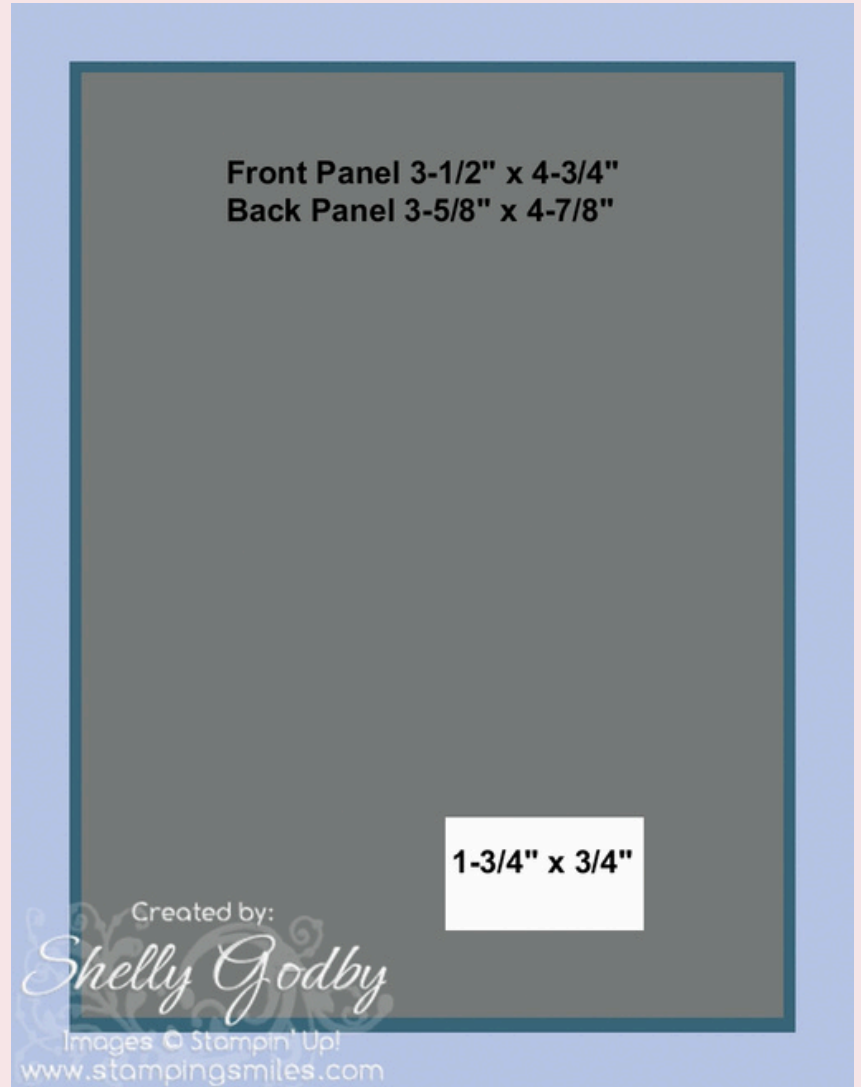

STAMPING SMILES

Card Measurements & Sketch

Featuring the Sunflower 3D Embossing Folder

Shelly Godby 702-513-9997
www.stampingsmiles.com

- Card Base: 8-1/2" x 5-1/2" Basic Black Cardstock
- Burgundy Layer: 3-1/2" x 4-3/4" Blackberry Bliss Cardstock
- White Layer: 3-5/8" x 4-7/8" Basic White Cardstock
- Label Layer: 1-1/2" x 1" Basic White Cardstock
- Inside Layer: 4" x 5-1/4" Basic White Cardstock