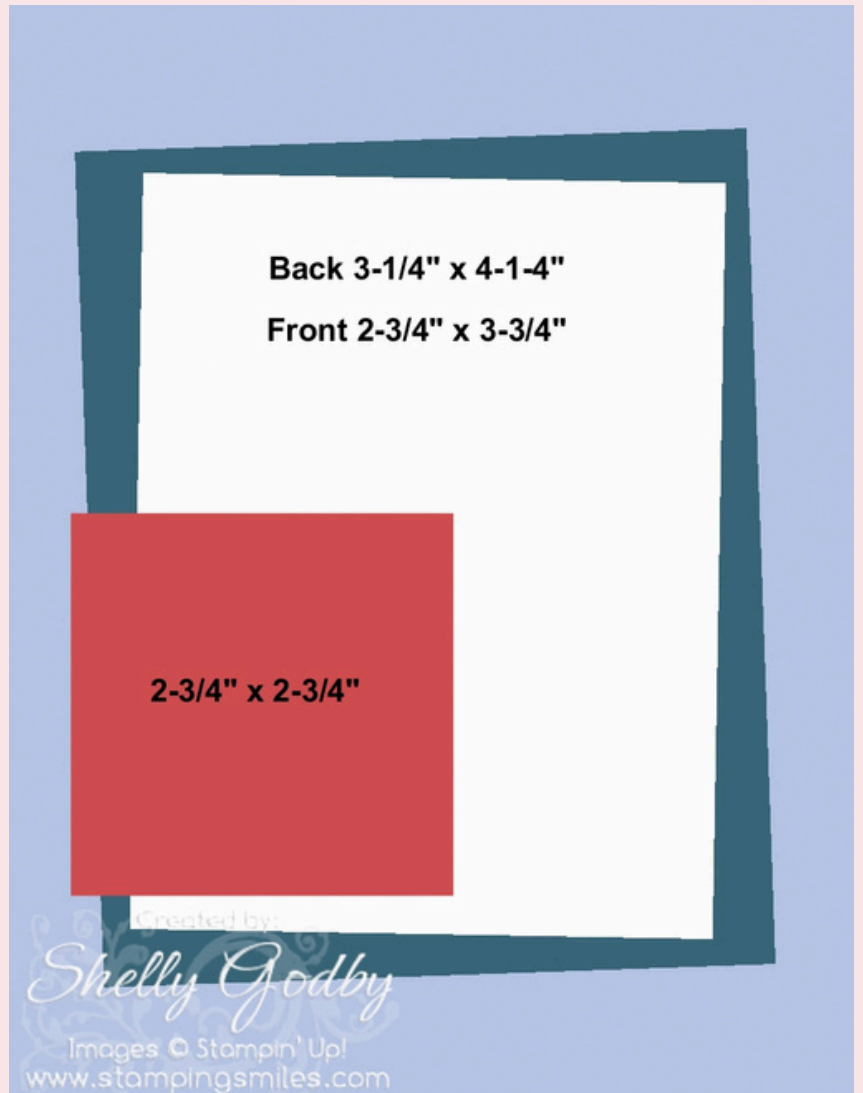

# STAMPING SMILES

## Card Measurements & Sketch

*Artistic Leaves Stamp Set*

Shelly Godby 702-513-9997  
www.stampingsmiles.com

- Card Base: 8-1/2" x 5-1/2" Early Espresso Cardstock
- Dark Brown Layer: 3-1/4" x 4-1/4" Early Espresso Two-Tone Cardstock
- Patterned Paper Layer: 3" x 4-1/4" Need for Tweed Designer Series Paper
- Big Leaf Layer: 3-1/4" x 3-1/4" Pecan Pie Two-Tone Cardstock
- Small Leaf Layers: 1-1/2" x 1-3/4" Cajun Craze and Pumpkin Pie Two-Tone Cardstock
- Inside Layer: 4" x 5-1/4" Basic White Cardstock