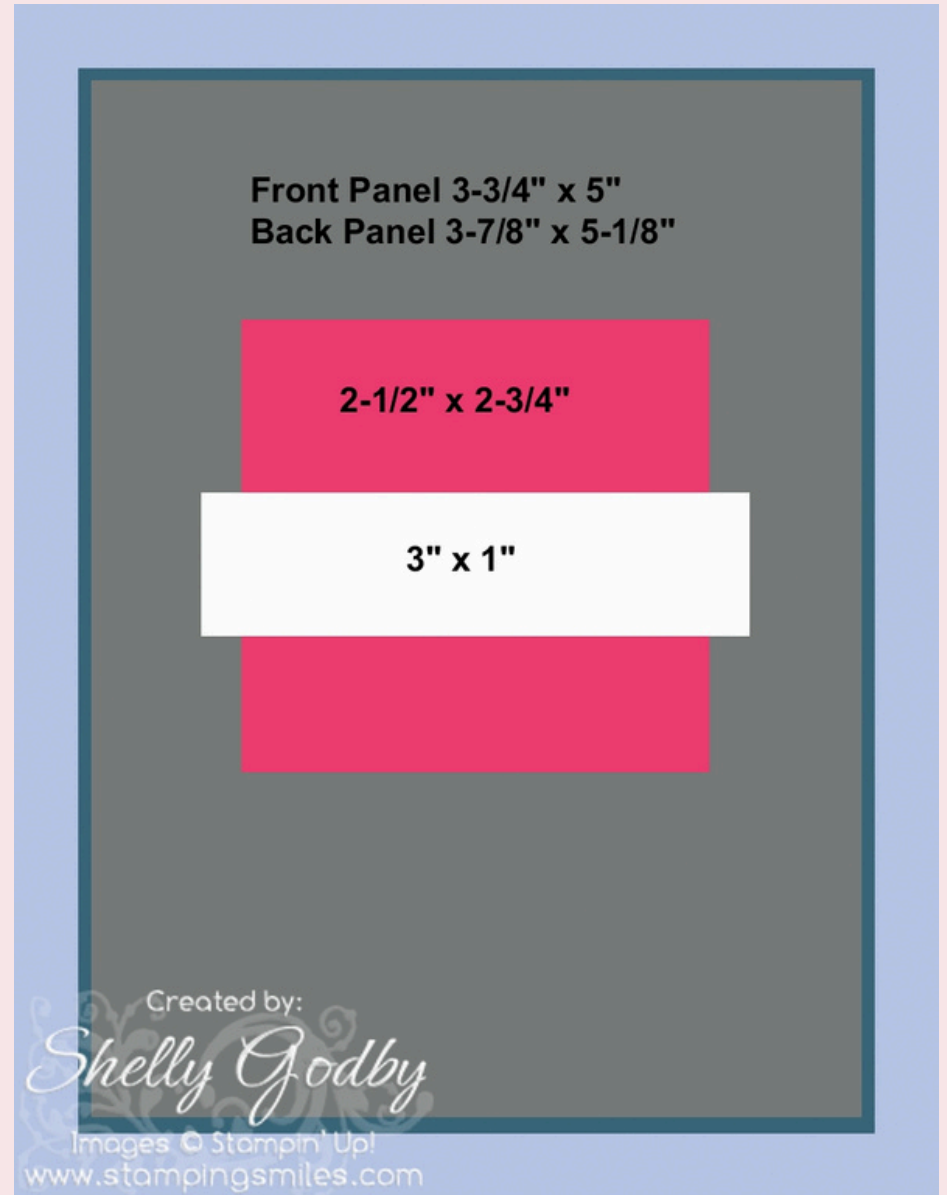

STAMPING SMILES

Card Measurements & Sketch

Happy Hibiscus Hybrid Embossing Folder

Shelly Godby 702-513-9997
www.stampingsmiles.com

- Card Base: 8-1/2" x 5-1/2" Strawberry Slush Cardstock
- Orange Layer: 3-7/8" x 5-1/8" Timid Tiger Cardstock
- Rainbow Layer: 3-3/4" x 5" Basic White Cardstock
- Orange Flower Layer: 2-3/4" x 2-3/4" Timid Tiger Cardstock
- Yellow Flower Layer: 2-1/2" x 2-1/4" Darling Duckling Cardstock
- Blue Flower Layer: 2" x 2" Soft Sky Cardstock
- Label Layer: 3-1/2" x 1-1/2" Vellum Cardstock
- Inside Layer: 4" x 5-1/4" Basic White Cardstock