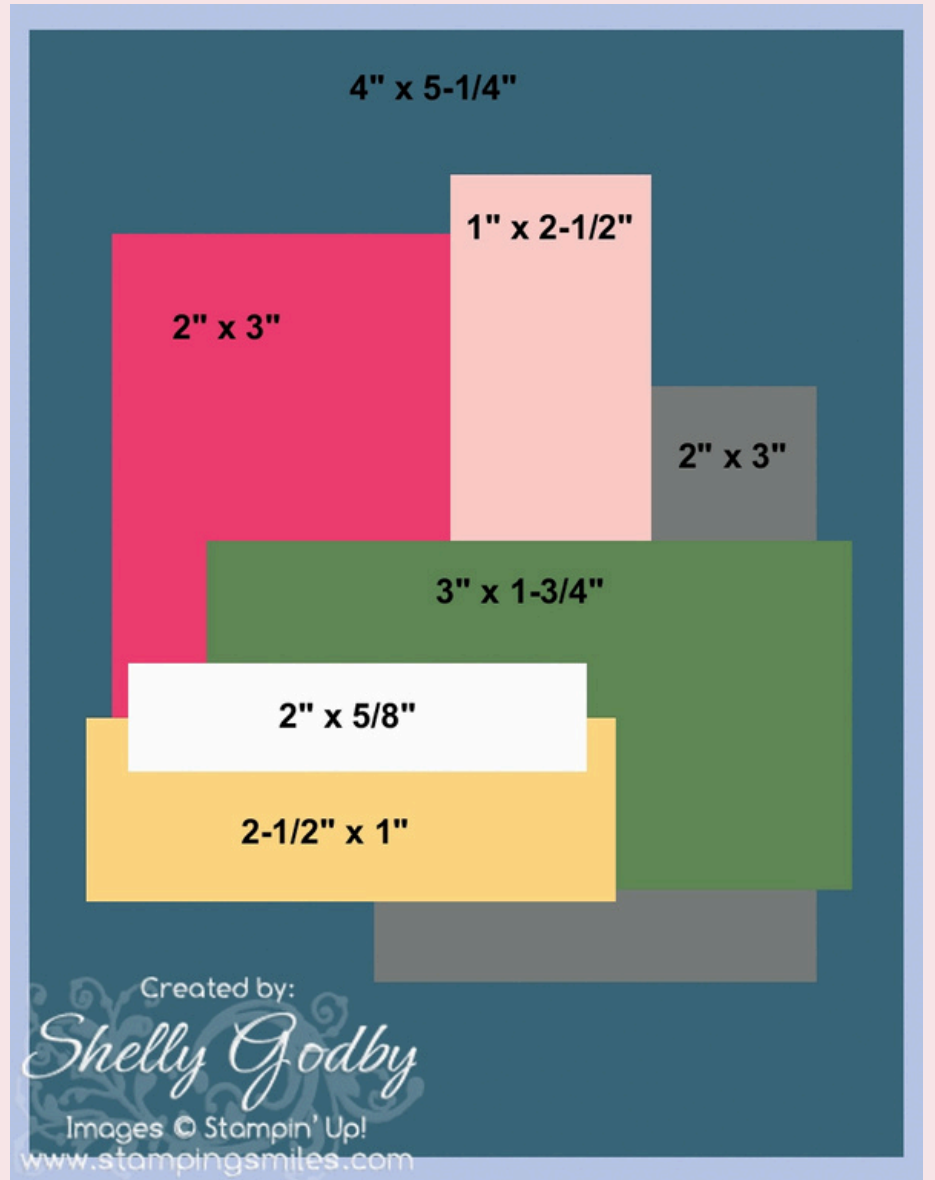

STAMPING SMILES

Card Measurements & Sketch

Peace on Earth Bundle

Shelly Godby 702-513-9997
www.stampingsmiles.com

- Card Base: 8-1/2" x 5-1/2" Crumb Cake Cardstock
- Warm Patterned Paper Layer: 4" x 5-1/4" Peaceful Garden Designer Series Paper
- Support Layer for Warm Paper: 3-3/4" x 5"
- Patterned Paper Layers: 2-1/2" x 1", 3" x 1-3/4", 1" x 2-1/2", (2) 2" x 3" Peaceful Garden DSP
- Dove Layer: 2" x 2" Basic White Cardstock
- Spring Layer: 1-1/2" x 1/4" Misty Moonlight Cardstock
- Label Layer: 2" x 5/8" Basic White Cardstock
- Inside Layer: 4" x 5-1/4" Basic White Cardstock