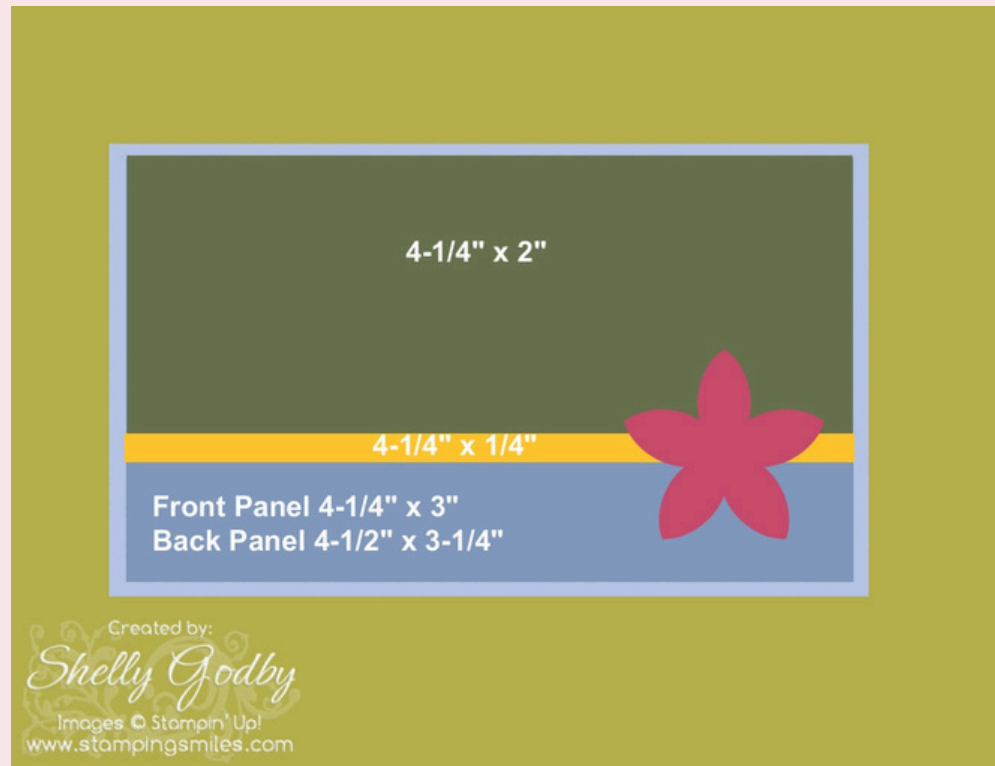

STAMPING SMILES

Card Measurements & Sketch

Gathering Moments Bundle

Shelly Godby 702-513-9997
www.stampingsmiles.com

- Card Base: 5-1/2" x 8-1/2" Old Olive Cardstock
- Rust Layer: 4-1/2" x 3-1/4" Cajun Craze Cardstock
- Patterned Paper Layer: 2" x 4-1/4" Gathering Together Designer Series Paper
- White Layer: 4-1/4" x 3" Basic White Cardstock
- Yellow Layer: 4-1/4" x 1/4" Crushed Curry Cardstock
- Leaf Layer: 1-3/4" x 2-1/4" Basic White Cardstock
- Acorn Layer: 1" x 1-1/4" Basic White Cardstock
- Inside Layer: 5-1/4" x 4" Basic White Cardstock