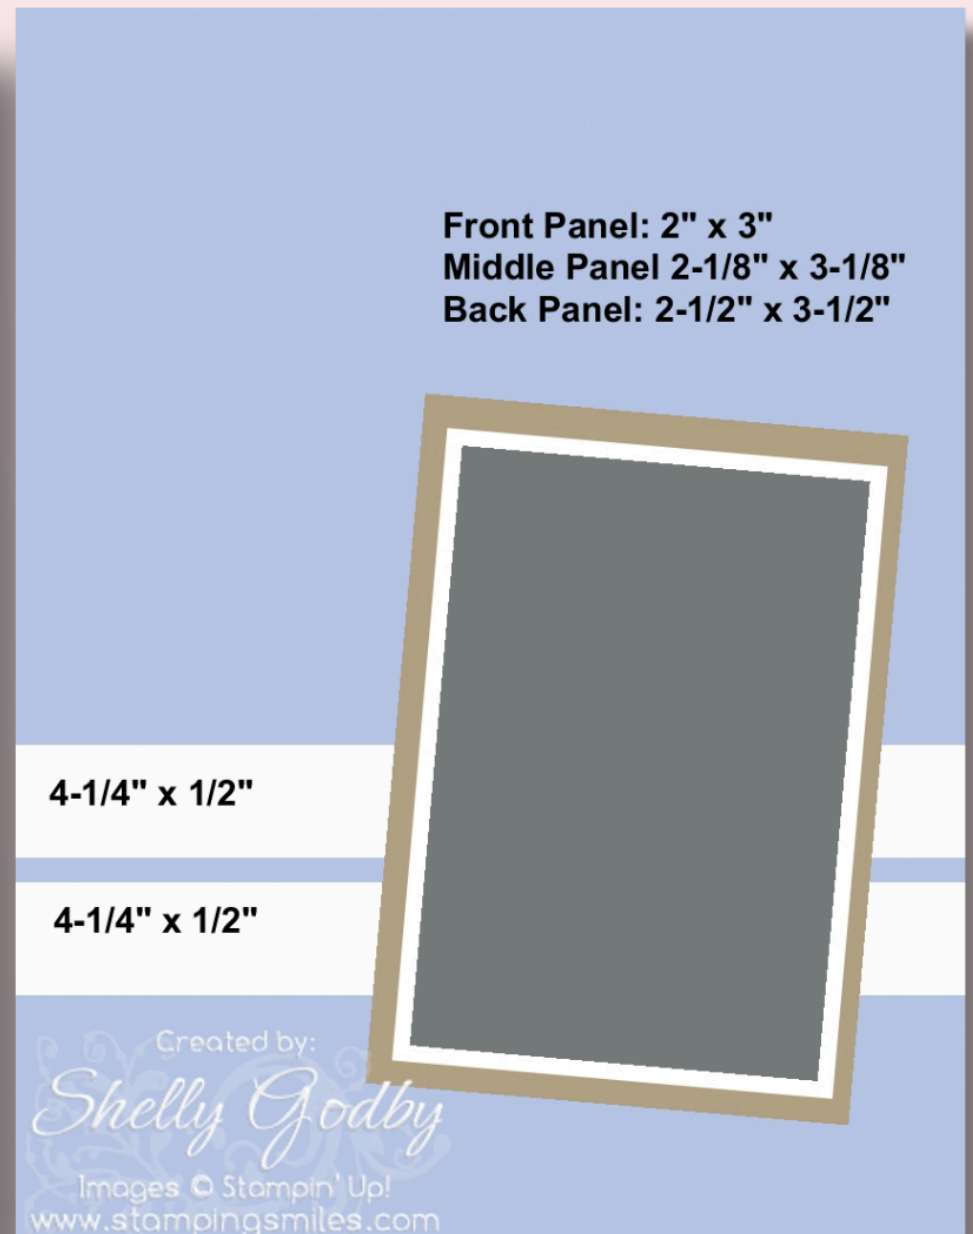

STAMPING SMILES

Card Measurements & Sketch

Along These Lines Stamp Set

Shelly Godby 702-513-9997
www.stampingsmiles.com

- Card Base: 8-1/2" x 5-1/2" Pretty in Pink Cardstock
- Pink Layer: 2-1/2" x 3-1/2" Pretty in Pink Cardstock
- Green Layer: 2-1/8" x 3-1/8" Lemon Lime Twist Cardstock
- White Layer: 2" x 3" Basic White Cardstock
- Tag Layer: 3" x 1" Basic White Cardstock
- Patterned Paper Layers: (2) 4-1/4" x 1/2" Florals in Bloom Designer Series Paper
- Inside Layer: 4" x 5-1/4" Basic White Cardstock