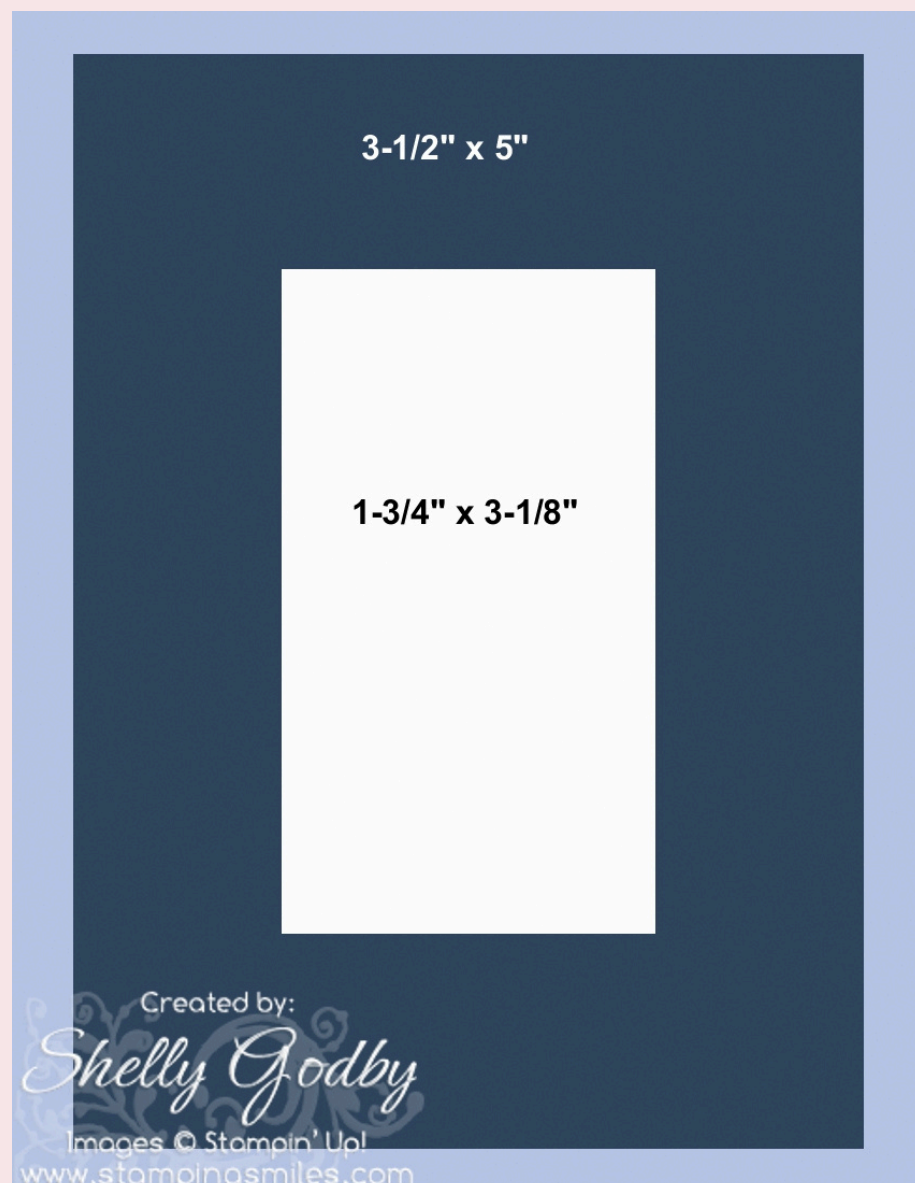

STAMPING SMILES

Card Measurements & Sketch

Etched Autumn Stamp Set

Shelly Godby 702-513-9997
www.stampingsmiles.com

- Card Base: 8-1/2" x 5-1/2" Garden Green Cardstock
- Green Layer: 4-1/4" x 5-1/2" Garden Green Two-Tone Cardstock
- Frame Layer: 4" x 5-1/2" Basic White Cardstock
- Label Layer: 2" x 3-1/2" Basic White Cardstock
- Leaf Background Layer: 4" x 5-1/4" Basic White Cardstock
- Die-Cut Leaves Layer: 4" x 3-1/2" Garden Green Two-Tone Cardstock
- Inside Layer: 4" x 5-1/4" Basic White Cardstock