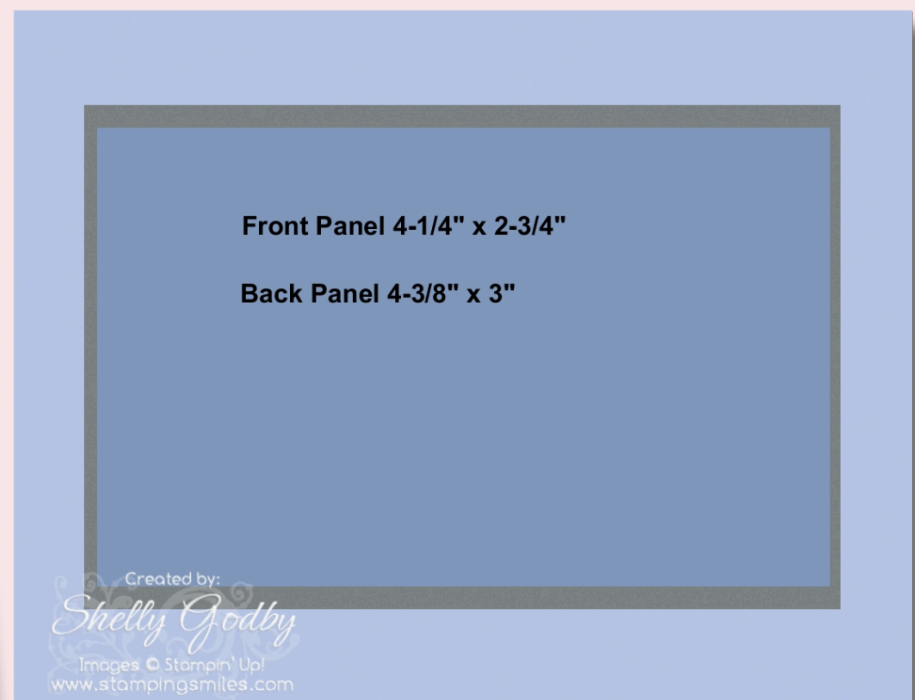

# STAMPING SMILES

## Card Measurements & Sketch

### Terrific Toadstools Stamp Set

Shelly Godby 702-513-9997  
[www.stampingsmiles.com](http://www.stampingsmiles.com)

- Card Base: 5-1/2" x 8-1/2" Strawberry Slush Cardstock
- Embossed Layer: 5-1/2" x 4-1/4" Strawberry Slush Two-Tone Cardstock
- White Layer: 4-1/4" x 2-3/4" Basic White Cardstock
- Blue Layer: 4-3/8" x 3" Cloud Cover Cardstock
- Mushroom Layer: 1-3/4" x 3-1/2" Basic White Cardstock
- Label Layer: 2-1/8" x 3/8" Cloud Cover Cardstock
- Inside Layer: 5-1/4" x 4" Basic White Cardstock